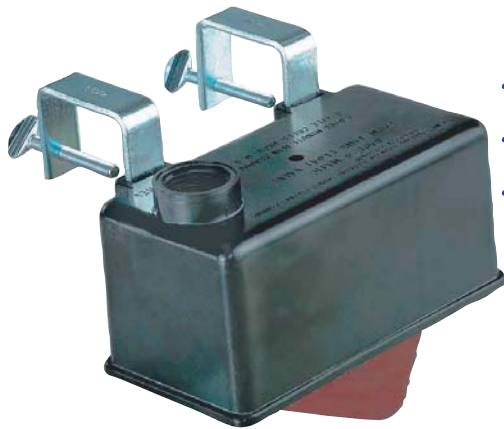

FLOAT BOXES & ASSEMBLIES

- Dare Float Boxes
- Garden Hose Thread
- 19 litres / min

190-170
UPC 0-38923 00798-1
 Dare plastic float box

190-180
UPC 0-38923 01780-5
 Dare aluminum float box

190-190
UPC 0-38923 02075-1
 Replacement float for
 Dare float boxes

190-030
UPC 6-49998 07460-2
 Jobe Valve & Float Assembly
 Bottom Fill. 3/4" MPT

190-191
UPC 7-74996 03962-6
 Neoprene seat for
 Dare float boxes

BSS10G
UPC 7-74996 05301-1
 Stainless Steel High Flow Float Box
 3/4" Brass Valve Assembly. 10 Gal./min @ 50 PSI