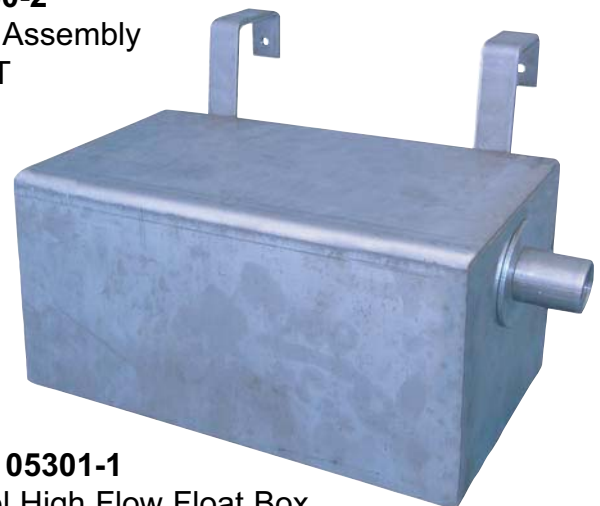

FLOAT BOXES & ASSEMBLIES

- Dare Float Boxes
- Garden Hose Thread
- 19 litres / min

190-170
UPC 0-38923 00798-1
 Dare plastic float box

190-180
UPC 0-38923 01780-5
 Dare aluminum float box

190-190
UPC 0-38923 02075-1
 Replacement float for
 Dare float boxes

190-030
UPC 6-49998 07460-2
 Jobe Valve & Float Assembly
 Bottom Fill. 3/4" MPT

190-191
UPC 7-74996 03962-6
 Neoprene seat for
 Dare float boxes

BSS10G
UPC 7-74996 05301-1
 Stainless Steel High Flow Float Box
 3/4" Brass Valve Assembly. 10 Gal./min @ 50 PSI