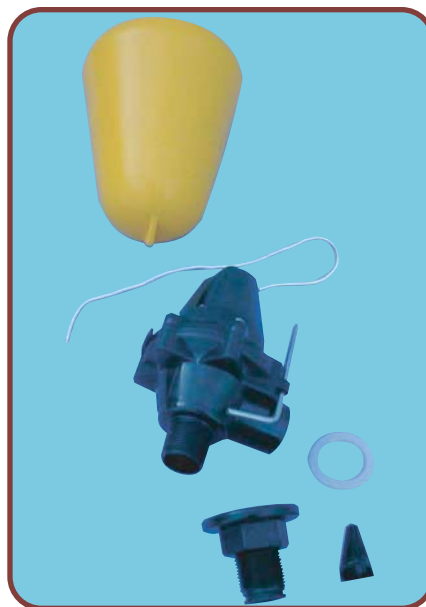

FLOAT BOXES & ASSEMBLIES

- Dare Float Boxes
- Garden Hose Thread
- 19 litres / min

190-170
UPC 0-38923 00798-1
 Dare plastic float box

190-180
UPC 0-38923 01780-5
 Dare aluminum float box

190-190
UPC 0-38923 02075-1
 Replacement float for
 Dare float boxes

190-030
UPC 6-49998 07460-2
 Jobe Valve & Float Assembly
 Bottom Fill. 3/4" MPT

190-191
UPC 7-74996 03962-6
 Neoprene seat for
 Dare float boxes

BSS10G
UPC 7-74996 05301-1
 Stainless Steel High Flow Float Box
 3/4" Brass Valve Assembly. 10 Gal./min @ 50 PSI