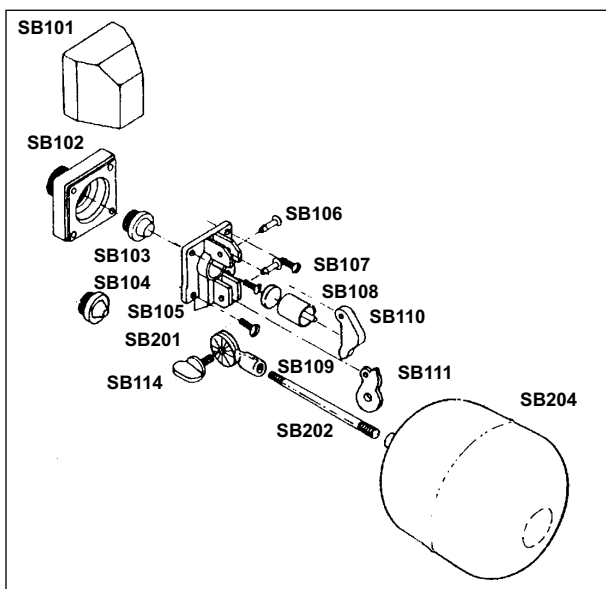

SUPERBOWL VALVE PARTS

Part No.	UPC No.	Description	Retail
SB101	7-74996 02016-7	Cap.	
SB102	7-74996 02017-4	Bottom Base.	
SB103	7-74996 02018-1	Inlets Interchangeable, 3/4".	
SB104	7-74996 02019-8	Inlets Interchangeable, 1/2".	
SB105	7-74996 02020-4	Top Base.	
SB106	7-74996 02021-1	Lock Pins. (2 required).	
SB107	7-74996 02022-8	Plunger Seat.	
SB108	7-74996 02023-5	Plunger.	
SB109	7-74996 02024-2	Base Screw. (4 required).	
SB110	7-74996 02025-9	Upper Arm.	
SB111	7-74996 02026-6	Lower Arm.	
SB114	7-74996 02027-3	Thumb Screw.	
SB201	7-74996 02028-0	Brass Stem Connector.	
SB202	7-74996 02243-7	Brass Stem.	
SB204	7-74996 02029-7	Float.	
SB118	7-74996 02032-7	Complete valve with float and stem.	
SB122	7-74996 02033-4	Complete valve.	
SB123	7-74996 04538-2	Flush Flow Valve for EE10	